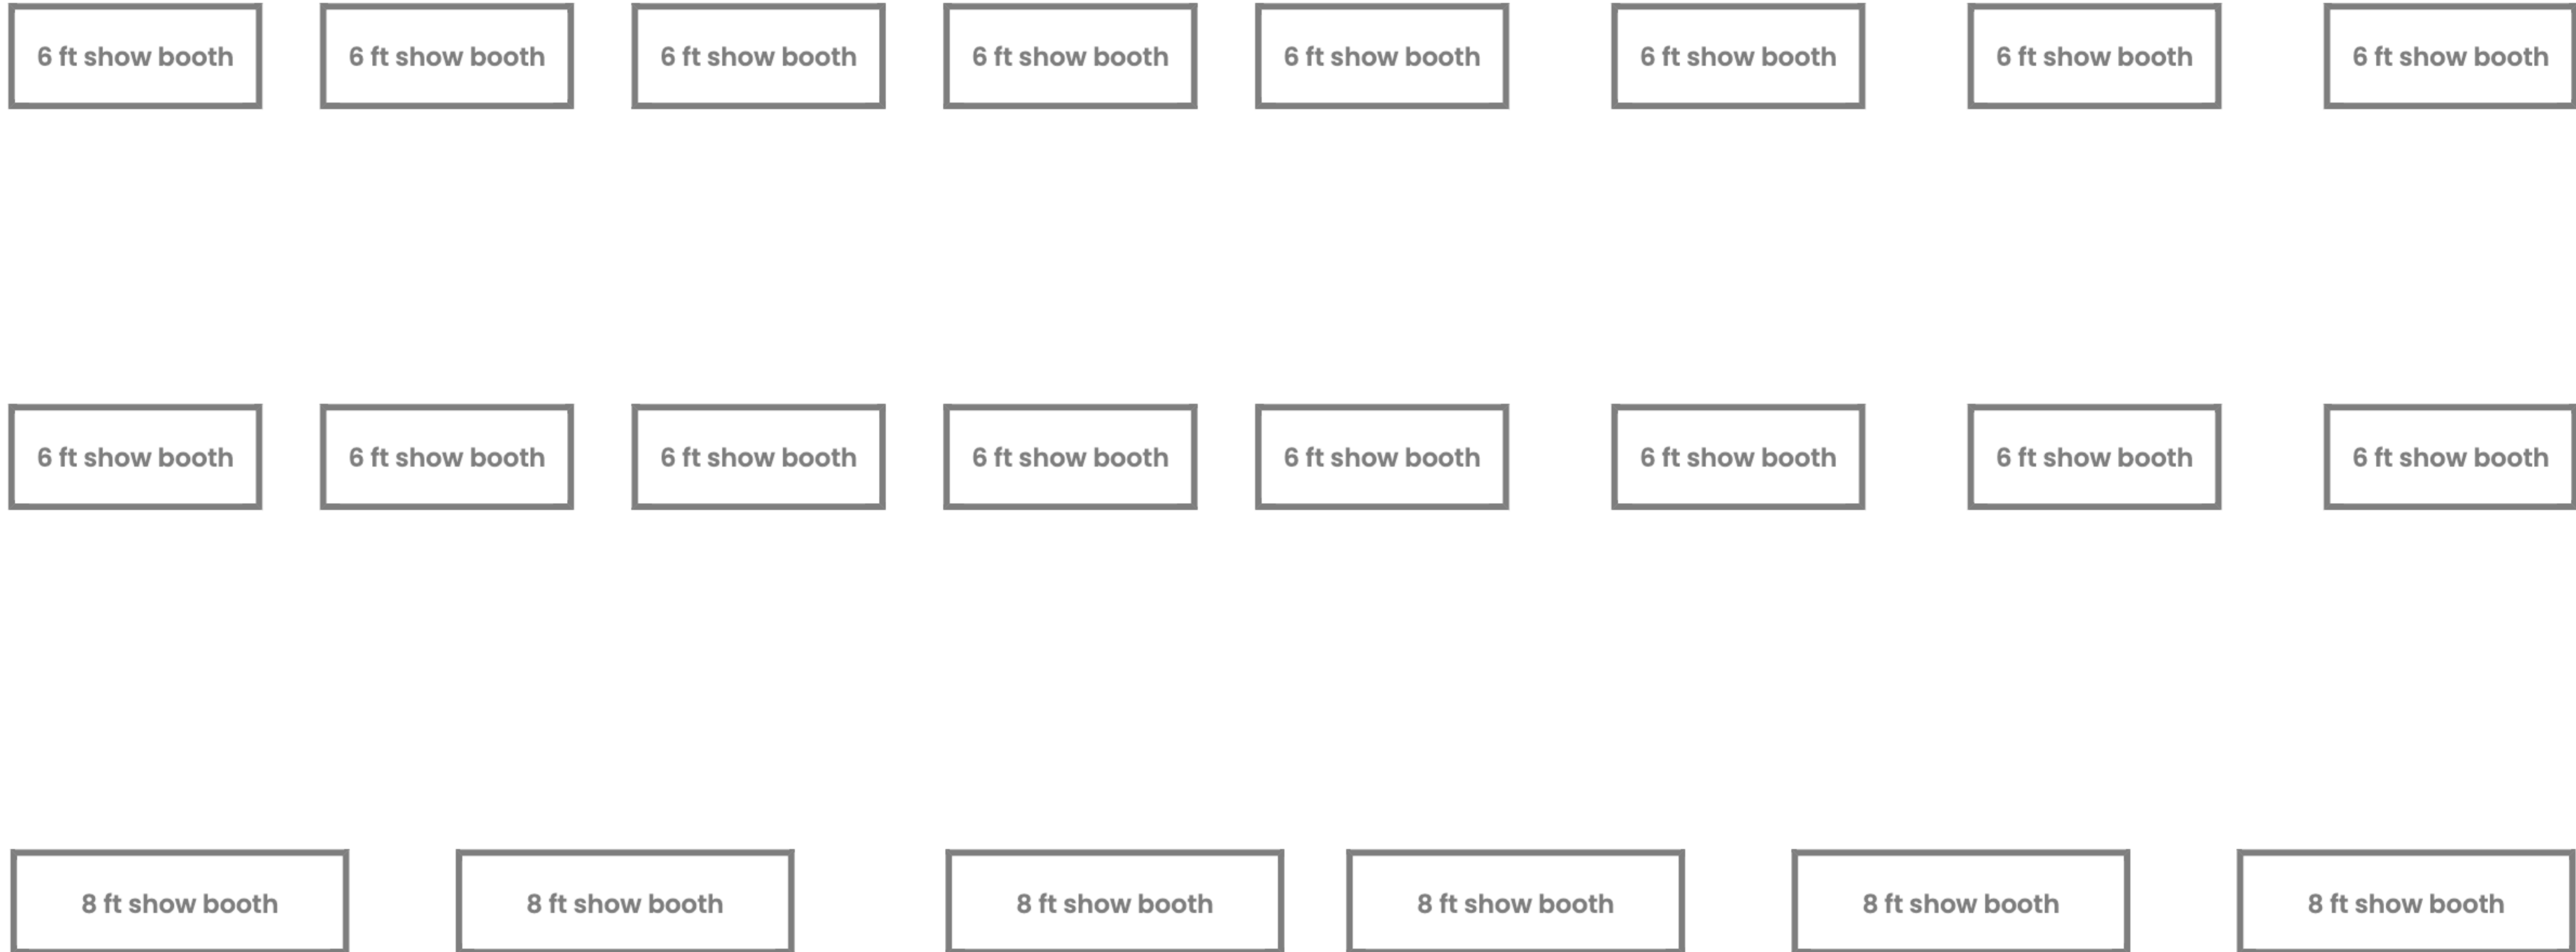

**Total Seats: 104**

**Item Tally**

**Tent: 30x60 (Pole)**  
round-table-5ft: 12 item(s), 96 seats  
dance-floor-12x12: 1 item(s), 0 seats  
Head Table: 2 table(s) used

[www.viptentrentals.com/tent-layout](http://www.viptentrentals.com/tent-layout)

**Total Seats: 112**

**Item Tally**

- Tent: 30x60 (Pole)**
- round-table-5ft: 14 item(s), 112 seats
- custom-8ft: 2 item(s), 0 seats
- dance-floor-12x12: 1 item(s), 0 seats

[www.viptentrentals.com/tent-layout](http://www.viptentrentals.com/tent-layout)

**Total Seats: 128**

**Item Tally**

**Tent: 30x60 (Pole)**  
round-table-5ft: 16 item(s), 128 seats  
custom-8ft: 2 item(s), 0 seats

[www.viptentrentals.com/tent-layout](http://www.viptentrentals.com/tent-layout)

**Total Seats: 144**

**Item Tally**

**Tent: 30x60 (Pole)**  
round-table-5ft: 18 item(s), 144 seats

[www.viptentrentals.com/tent-layout](http://www.viptentrentals.com/tent-layout)

**Total Seats: 0**

**Item Tally**