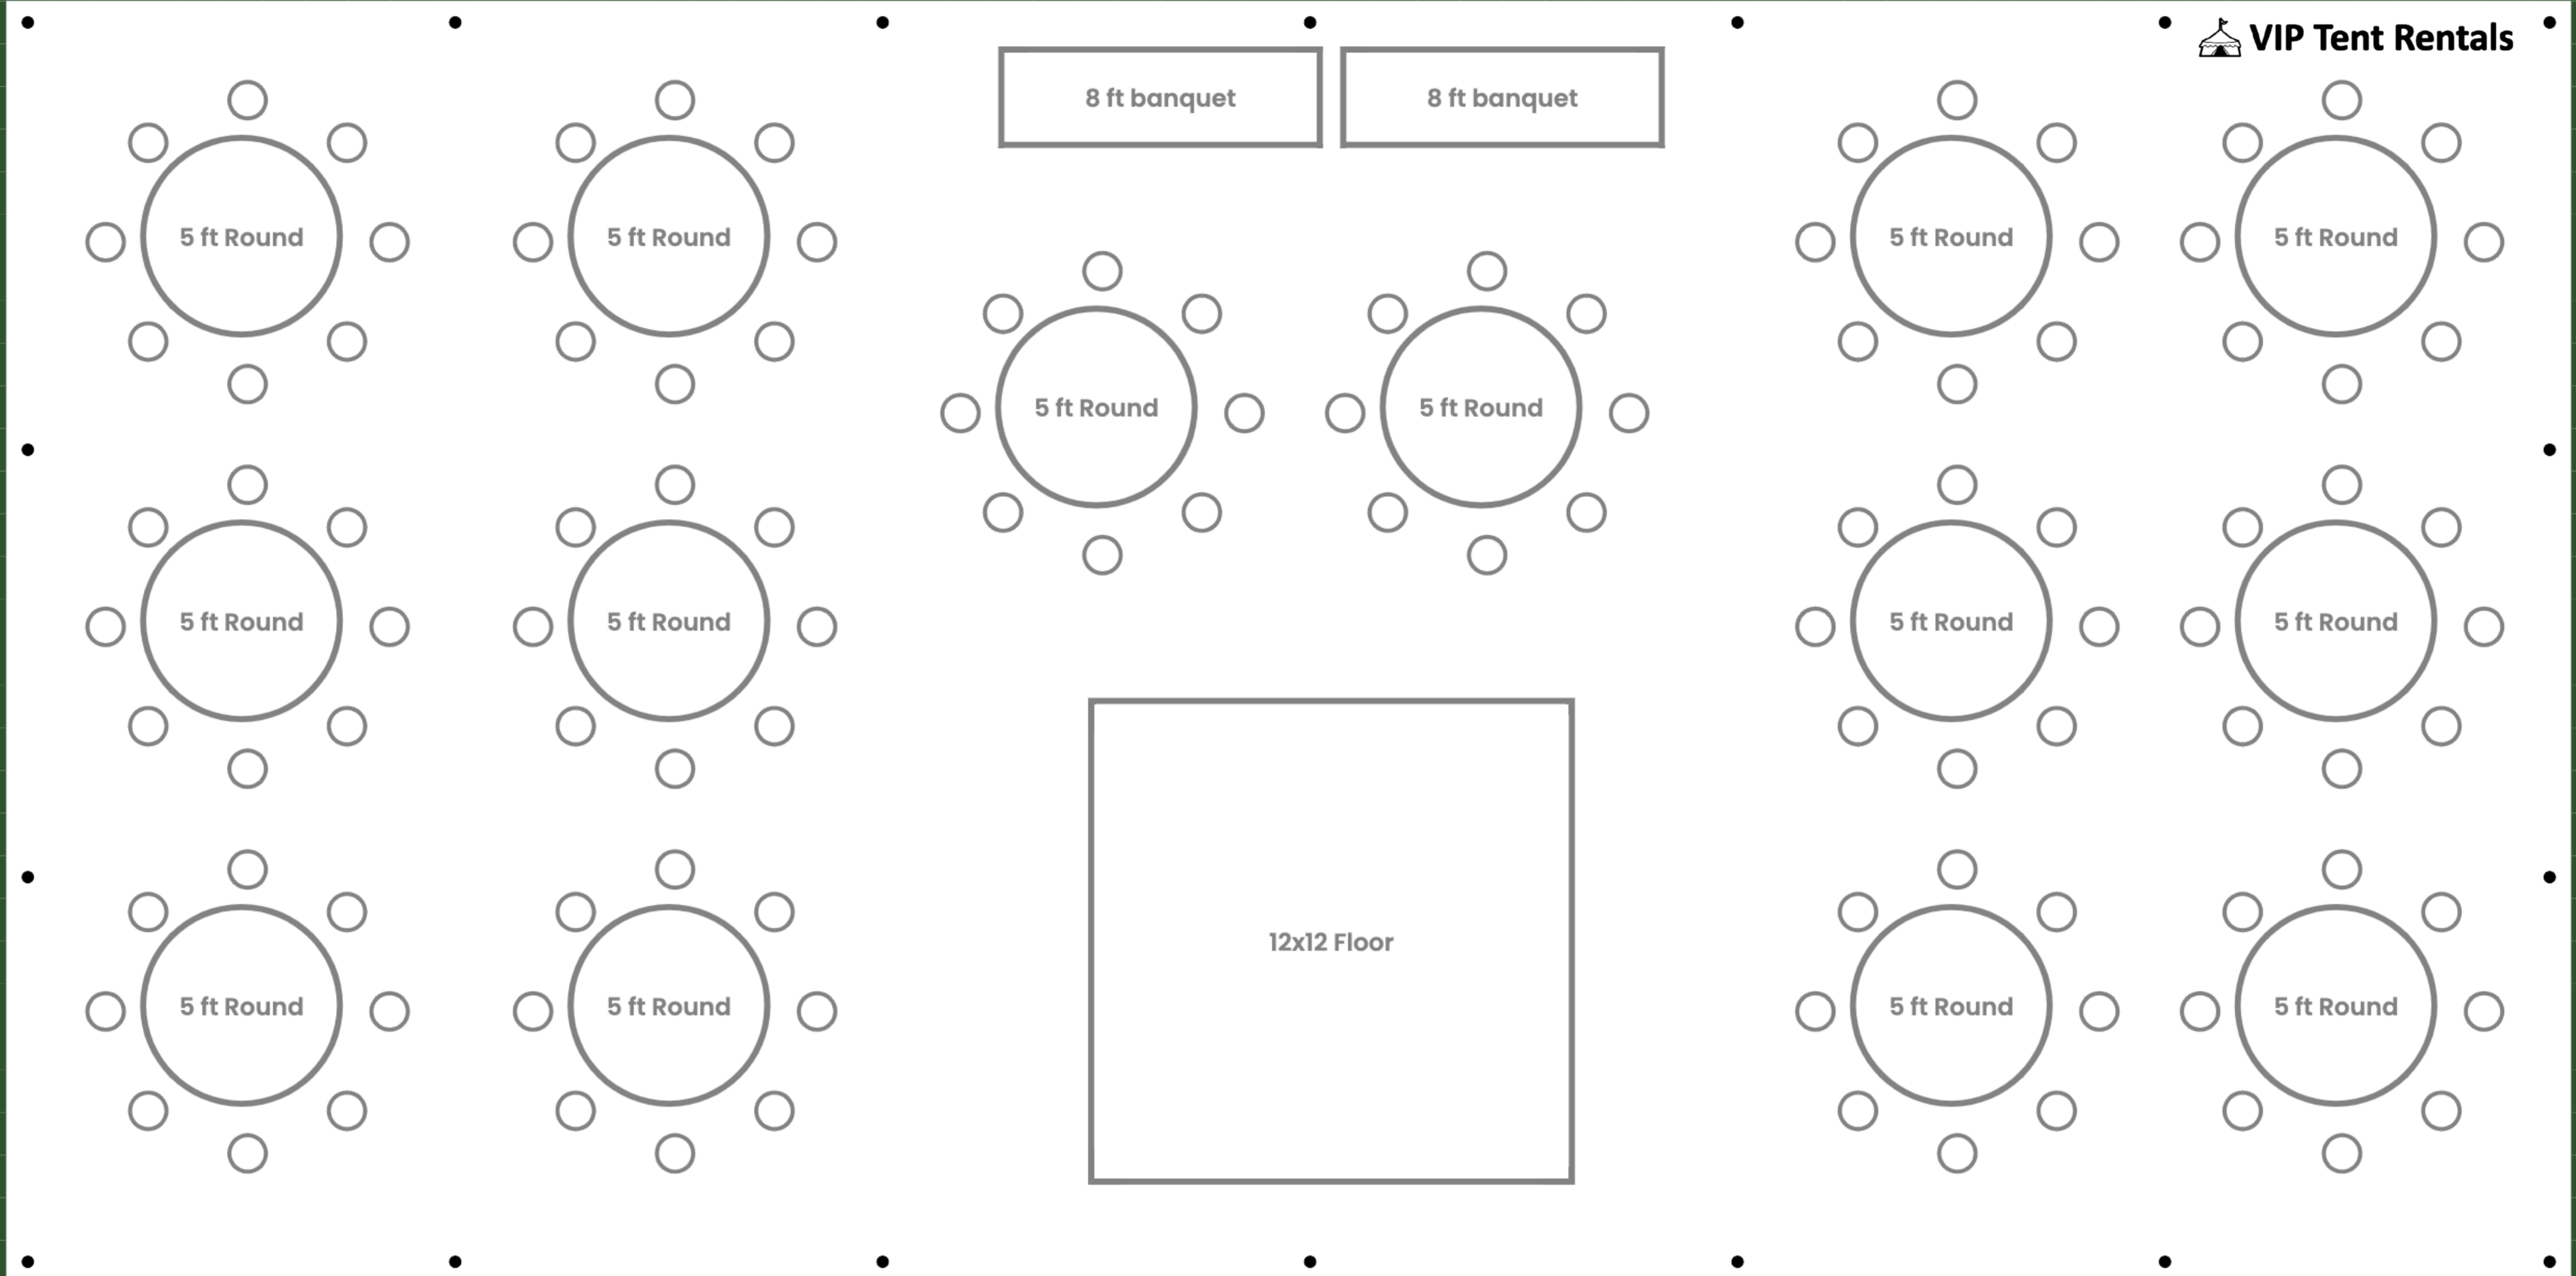

- Tent: 30x60 (Pole)**
- round-table-5ft: 12 item(s), 96 seats
- custom-8ft: 2 item(s), 0 seats
- dance-floor-12x12: 1 item(s), 0 seats

[www.viptentrentals.com/tent-layout](http://www.viptentrentals.com/tent-layout)

**Total Seats: 104**

**Item Tally**

**Tent: 30x60 (Pole)**  
round-table-5ft: 12 item(s), 96 seats  
dance-floor-12x12: 1 item(s), 0 seats  
Head Table: 2 table(s) used

[www.viptentrentals.com/tent-layout](http://www.viptentrentals.com/tent-layout)

**Total Seats: 112**

**Item Tally**

- Tent: 30x60 (Pole)**
- round-table-5ft: 14 item(s), 112 seats
- custom-8ft: 2 item(s), 0 seats
- dance-floor-12x12: 1 item(s), 0 seats

[www.viptentrentals.com/tent-layout](http://www.viptentrentals.com/tent-layout)

**Total Seats: 144**

**Item Tally**

**Tent: 30x60 (Pole)**  
round-table-5ft: 18 item(s), 144 seats

[www.viptentrentals.com/tent-layout](http://www.viptentrentals.com/tent-layout)

**Total Seats: 0**

**Item Tally**