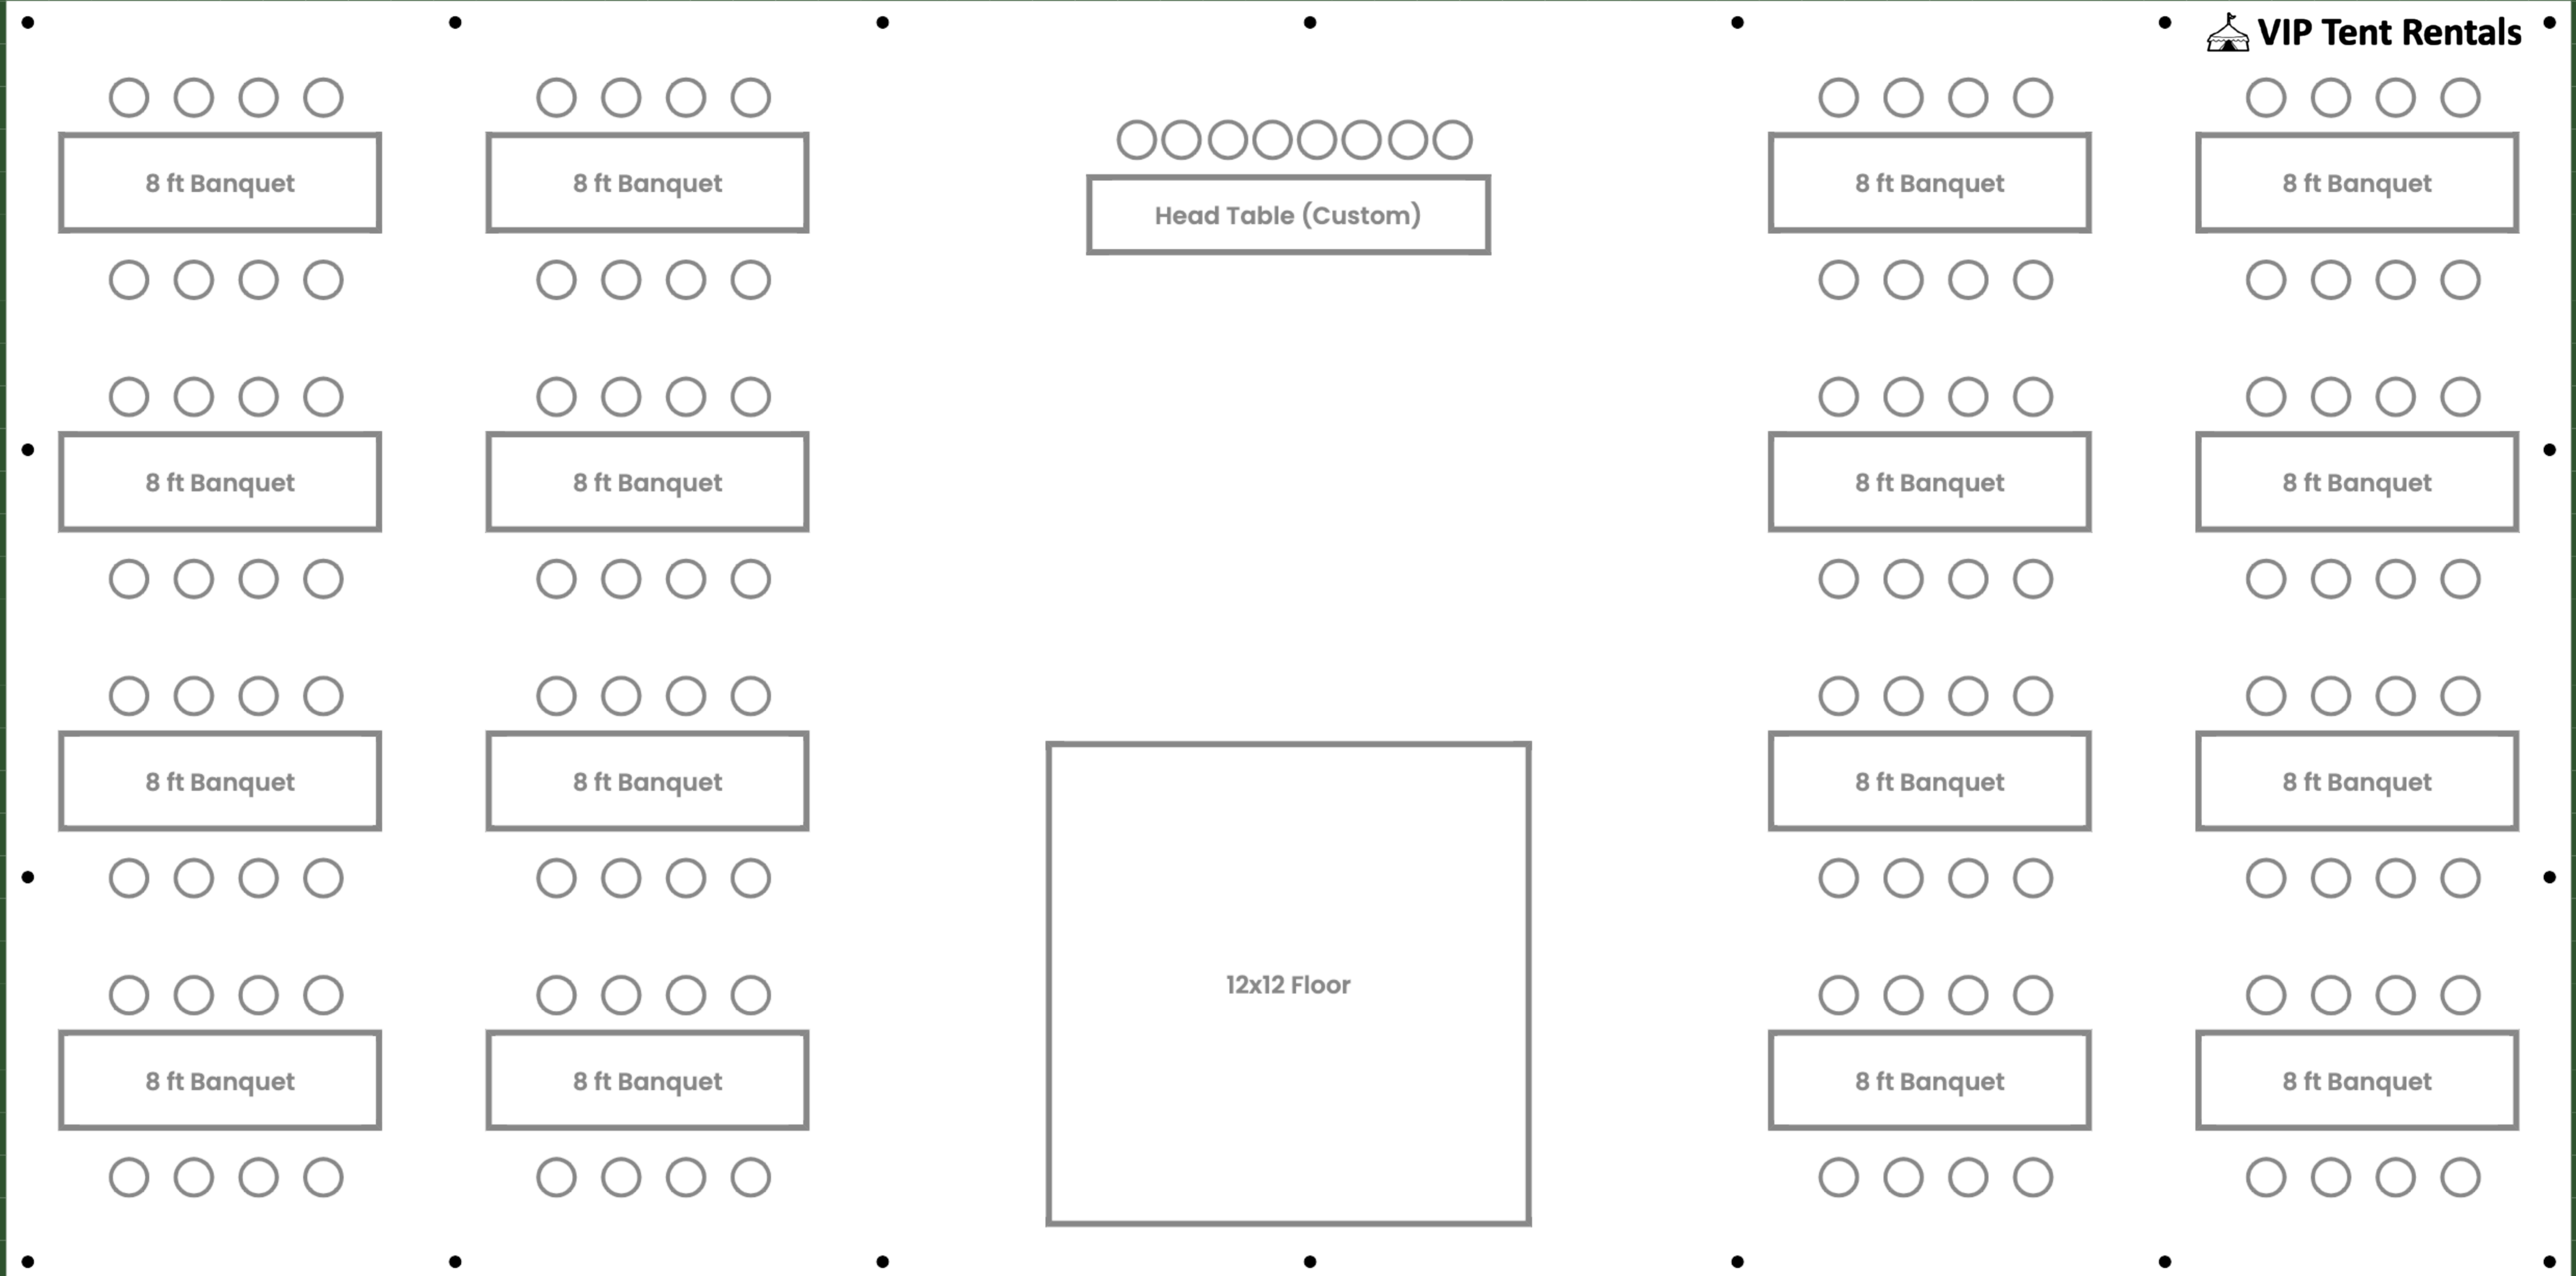

[www.viptentrentals.com/tent-layout](http://www.viptentrentals.com/tent-layout)

**Total Seats: 168**

**Item Tally**

**Tent: 30x60 (Pole)**  
banquet-table-6ft: 28 item(s), 168 seats

[www.viptentrentals.com/tent-layout](http://www.viptentrentals.com/tent-layout)

**Total Seats: 136**

**Item Tally**

- Tent: 30x60 (Pole)**
- dance-floor-12x12: 1 item(s), 0 seats
- Head Table: 2 table(s) used
- banquet-table-8ft: 16 item(s), 128 seats

[www.viptentrentals.com/tent-layout](http://www.viptentrentals.com/tent-layout)

**Total Seats: 160**

**Item Tally**

**Tent: 30x60 (Pole)**

dance-floor-12x12: 1 item(s), 0 seats

banquet-table-8ft: 20 item(s), 160 seats

[www.viptentrentals.com/tent-layout](http://www.viptentrentals.com/tent-layout)

**Total Seats: 0**

**Item Tally**

**Tent: 30x60 (Pole)**

stage: 1 item(s), 0 seats

bar-back-table: 2 item(s), 0 seats

custom-6ft: 2 item(s), 0 seats