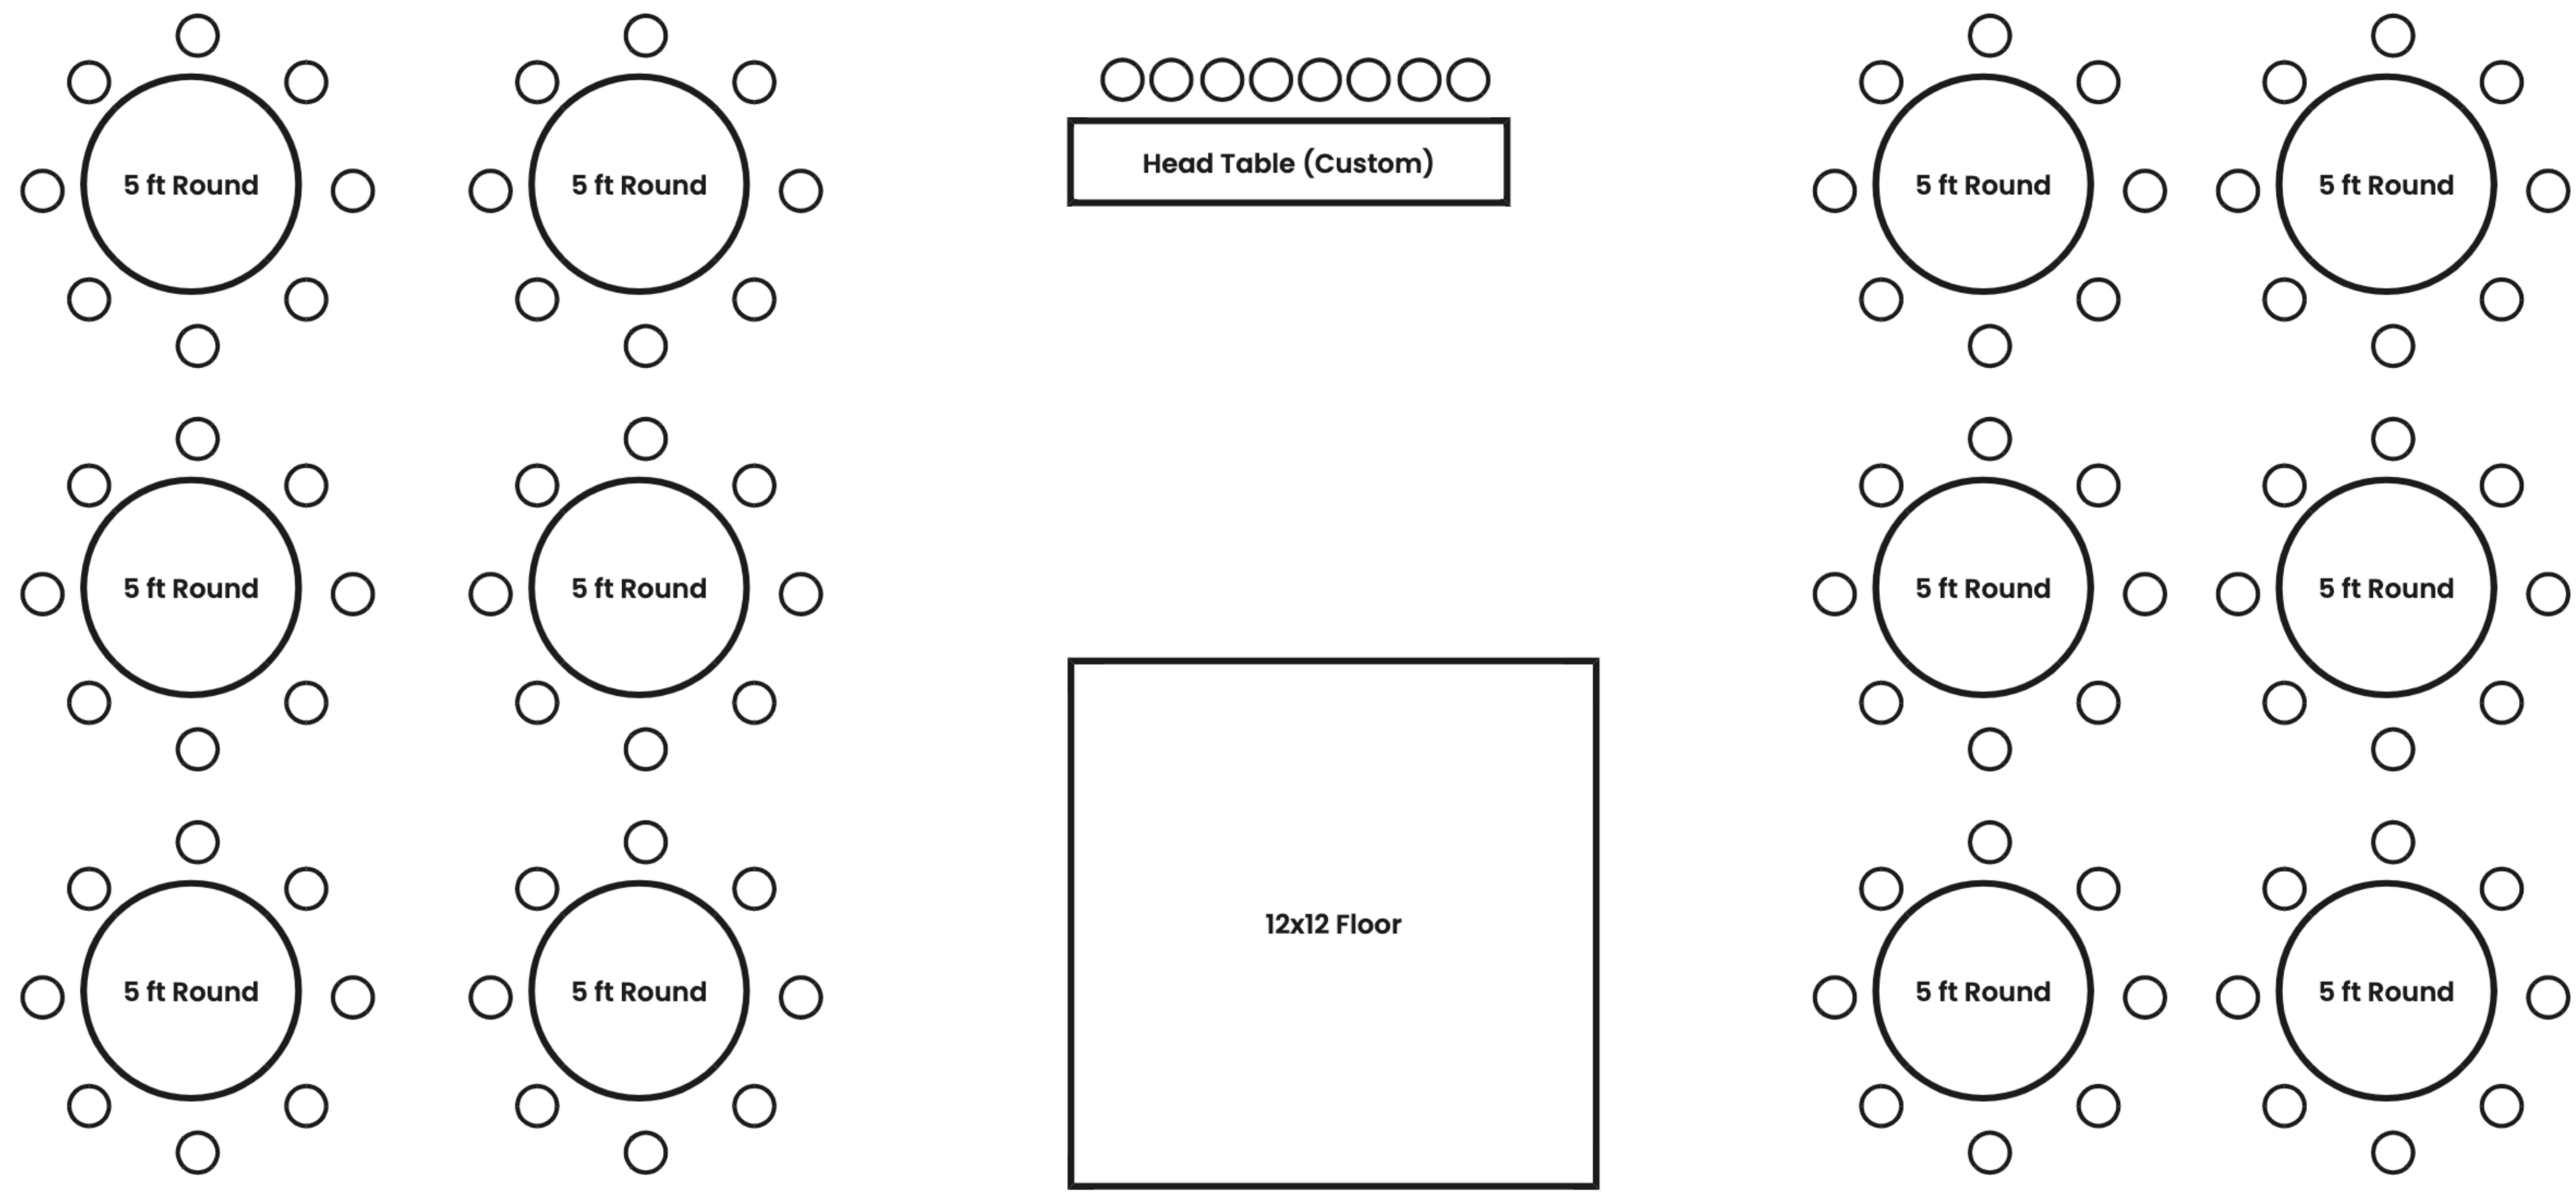

- Tent: 30x60 (Pole)**
- round-table-5ft: 12 item(s), 96 seats
- custom-8ft: 2 item(s), 0 seats
- dance-floor-12x12: 1 item(s), 0 seats

[www.viptentrentals.com/tent-layout](http://www.viptentrentals.com/tent-layout)

**Total Seats: 104**

**Item Tally**

**Tent: 30x60 (Pole)**  
round-table-5ft: 12 item(s), 96 seats  
dance-floor-12x12: 1 item(s), 0 seats  
Head Table: 2 table(s) used

[www.viptentrentals.com/tent-layout](http://www.viptentrentals.com/tent-layout)