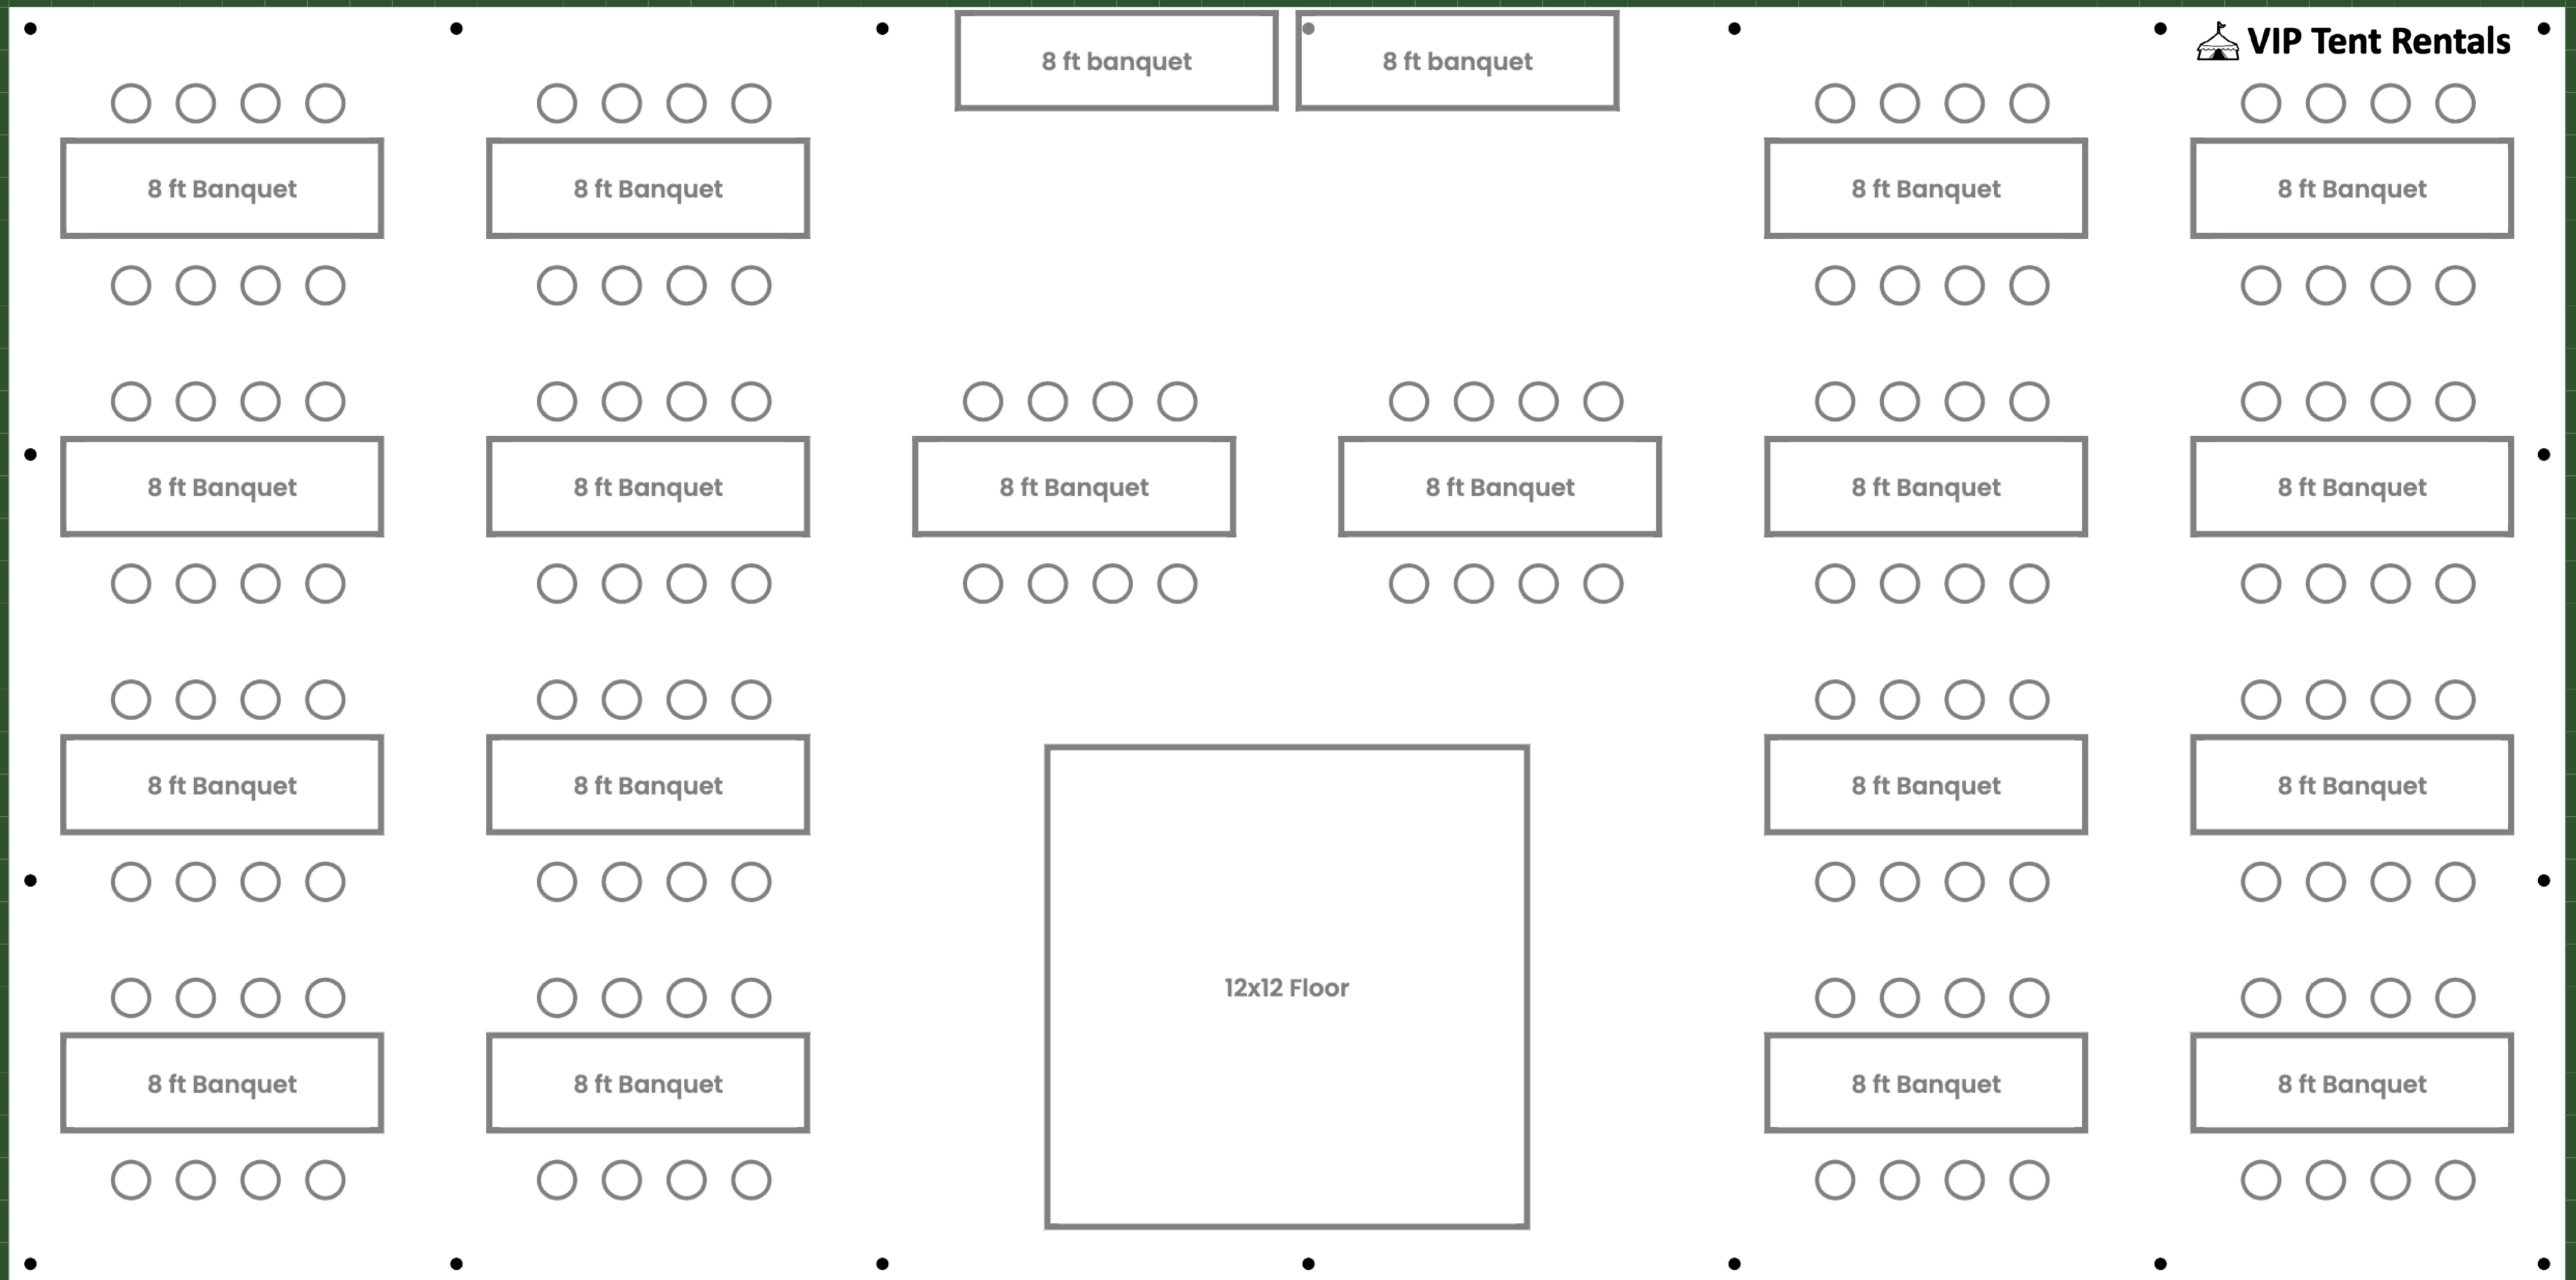

[www.viptentrentals.com/tent-layout](http://www.viptentrentals.com/tent-layout)

**Total Seats: 168**

**Item Tally**

**Tent: 30x60 (Pole)**  
banquet-table-6ft: 28 item(s), 168 seats

[www.viptentrentals.com/tent-layout](http://www.viptentrentals.com/tent-layout)

**Total Seats: 136**

**Item Tally**

- Tent: 30x60 (Pole)**
- dance-floor-12x12: 1 item(s), 0 seats
- Head Table: 2 table(s) used
- banquet-table-8ft: 16 item(s), 128 seats

[www.viptentrentals.com/tent-layout](http://www.viptentrentals.com/tent-layout)

**Total Seats: 160**

**Item Tally**

**Tent: 30x60 (Pole)**

dance-floor-12x12: 1 item(s), 0 seats

banquet-table-8ft: 20 item(s), 160 seats

[www.viptentrentals.com/tent-layout](http://www.viptentrentals.com/tent-layout)