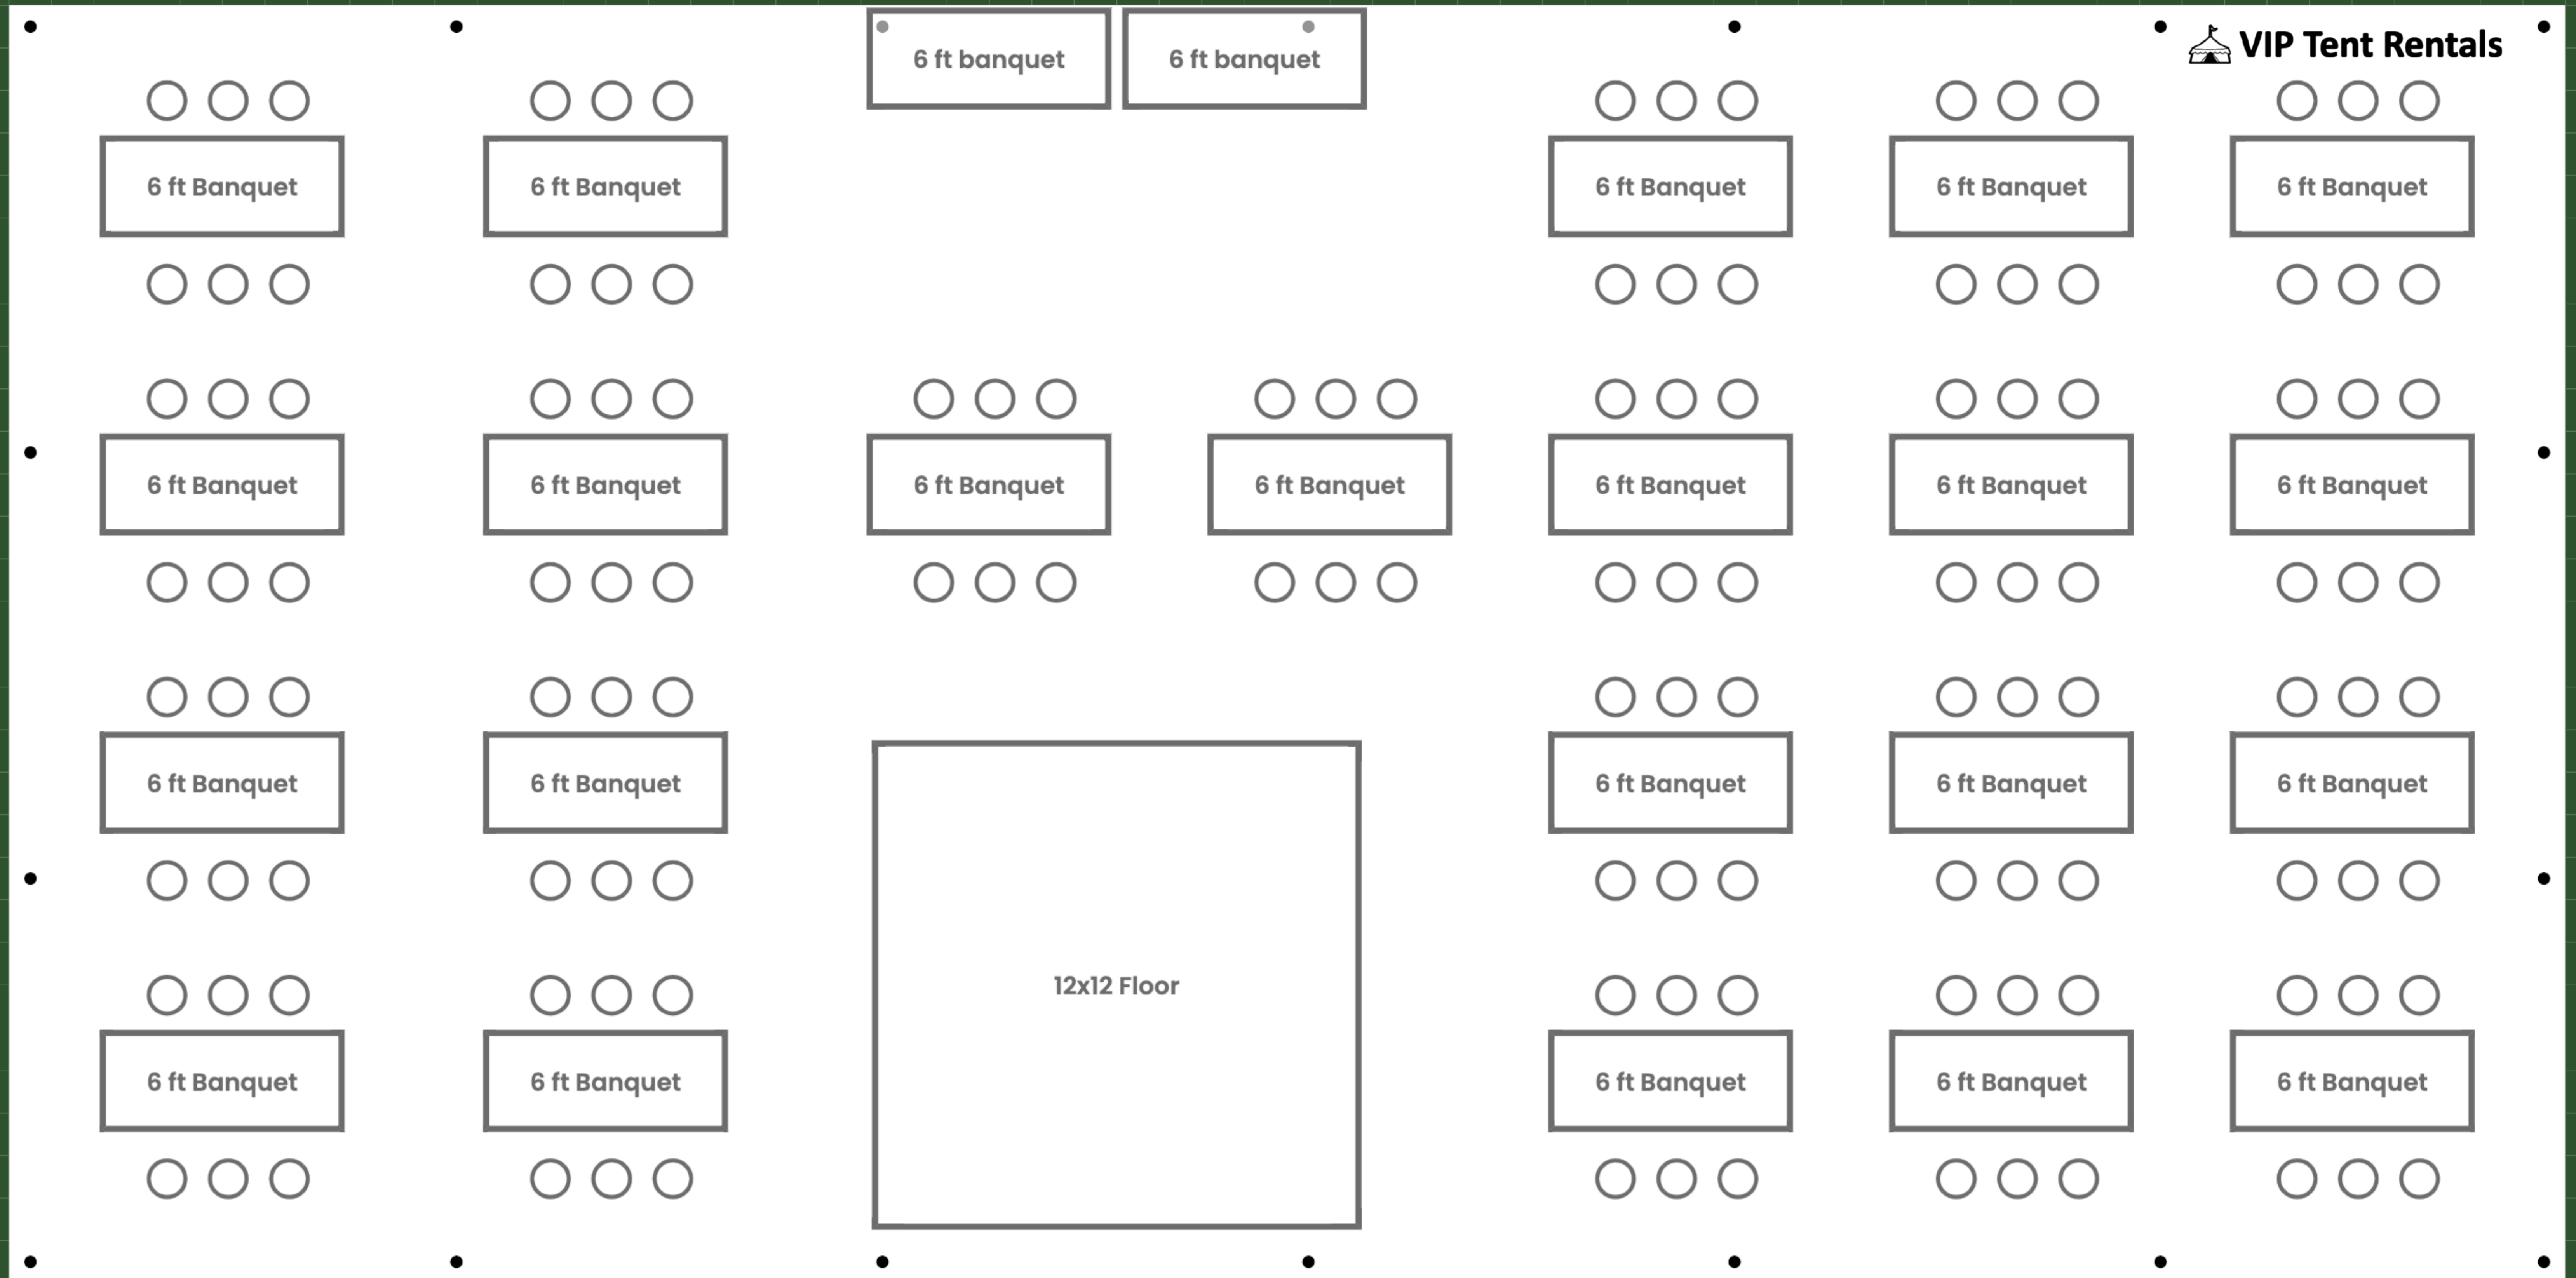

[www.viptentrentals.com/tent-layout](http://www.viptentrentals.com/tent-layout)

**Total Seats: 128**

**Item Tally**

**Tent: 30x60 (Pole)**

dance-floor-12x12: 1 item(s), 0 seats

Head Table: 2 table(s) used

banquet-table-6ft: 20 item(s), 120 seats

**Total Seats: 136**

**Item Tally**

- Tent: 30x60 (Pole)**
- dance-floor-12x12: 1 item(s), 0 seats
- Head Table: 2 table(s) used
- banquet-table-8ft: 16 item(s), 128 seats

[www.viptentrentals.com/tent-layout](http://www.viptentrentals.com/tent-layout)

**Total Seats: 104**

**Item Tally**

**Tent: 30x60 (Pole)**  
round-table-5ft: 12 item(s), 96 seats  
dance-floor-12x12: 1 item(s), 0 seats  
Head Table: 2 table(s) used

[www.viptentrentals.com/tent-layout](http://www.viptentrentals.com/tent-layout)

**Total Seats: 144**

**Item Tally**

**Tent: 30x60 (Pole)**  
round-table-5ft: 18 item(s), 144 seats

[www.viptentrentals.com/tent-layout](http://www.viptentrentals.com/tent-layout)

**Total Seats: 0**

**Item Tally**