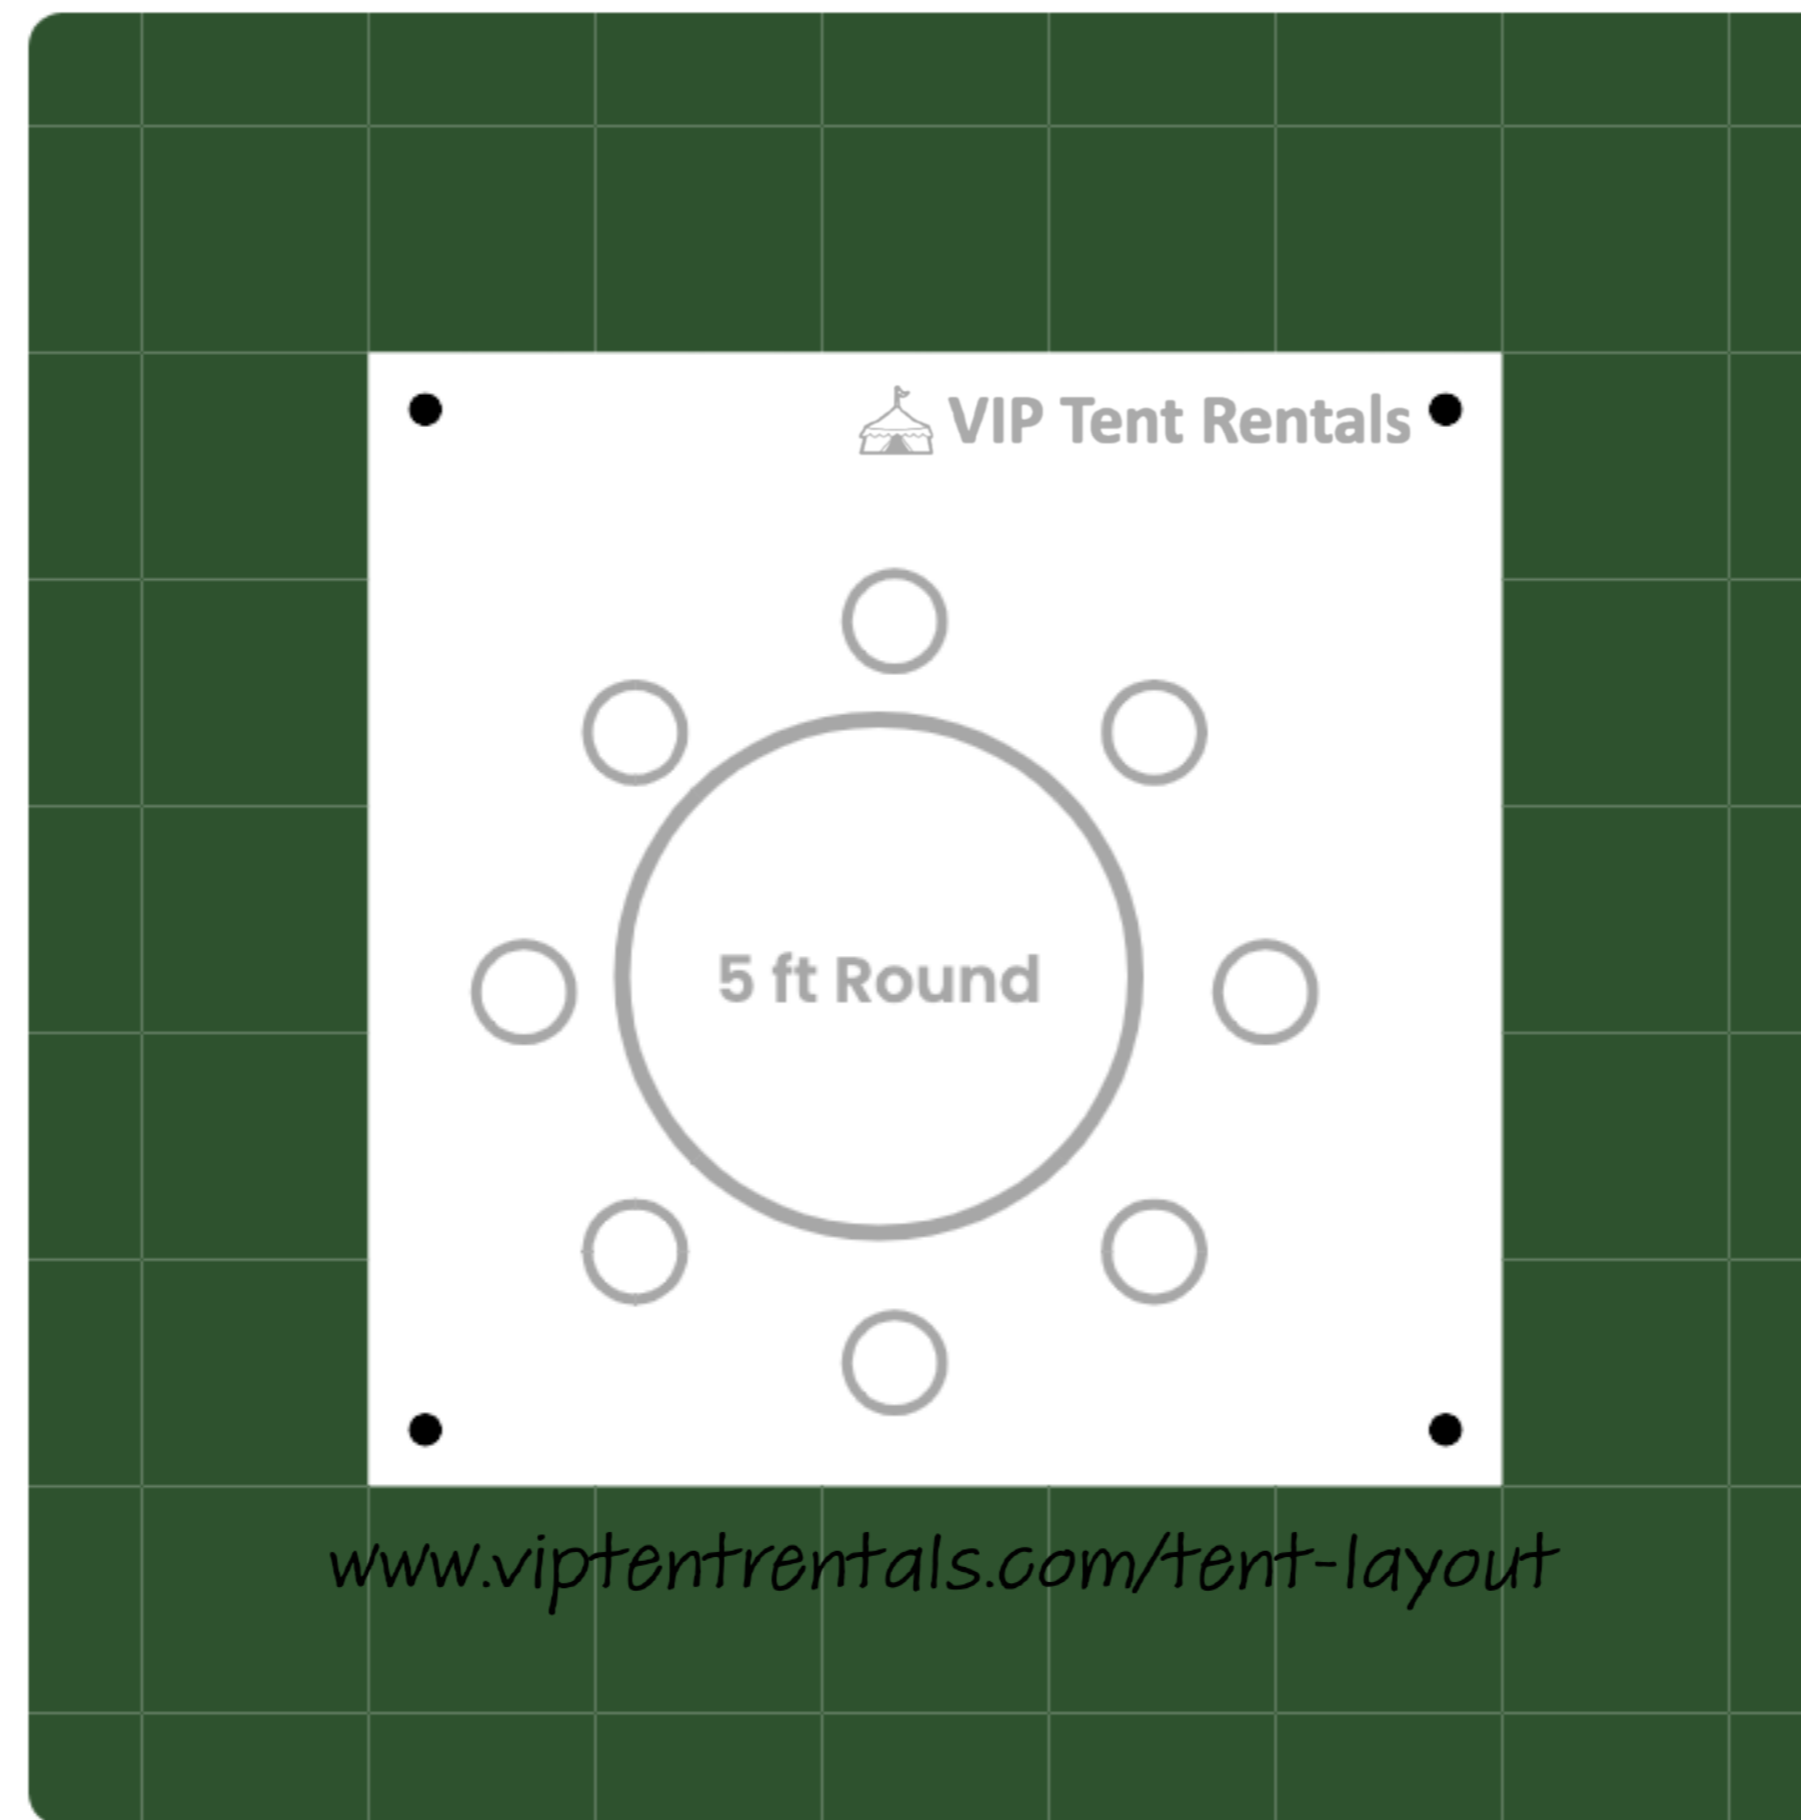

Total Seats: 12

Item Tally

Tent: 10x10 (Popup)

banquet-table-6ft: 2 item(s), 12 seats

Total Seats: 16

Item Tally

Tent: 10x10 (Popup)

banquet-table-8ft: 2 item(s), 16 seats

Total Seats: 8

Item Tally

Tent: 10x10 (Popup)

round-table-5ft: 1 item(s), 8 seats

Total Seats: 0

Item Tally

Tent: 10x10 (Popup)
custom-8ft: 1 item(s), 0 seats