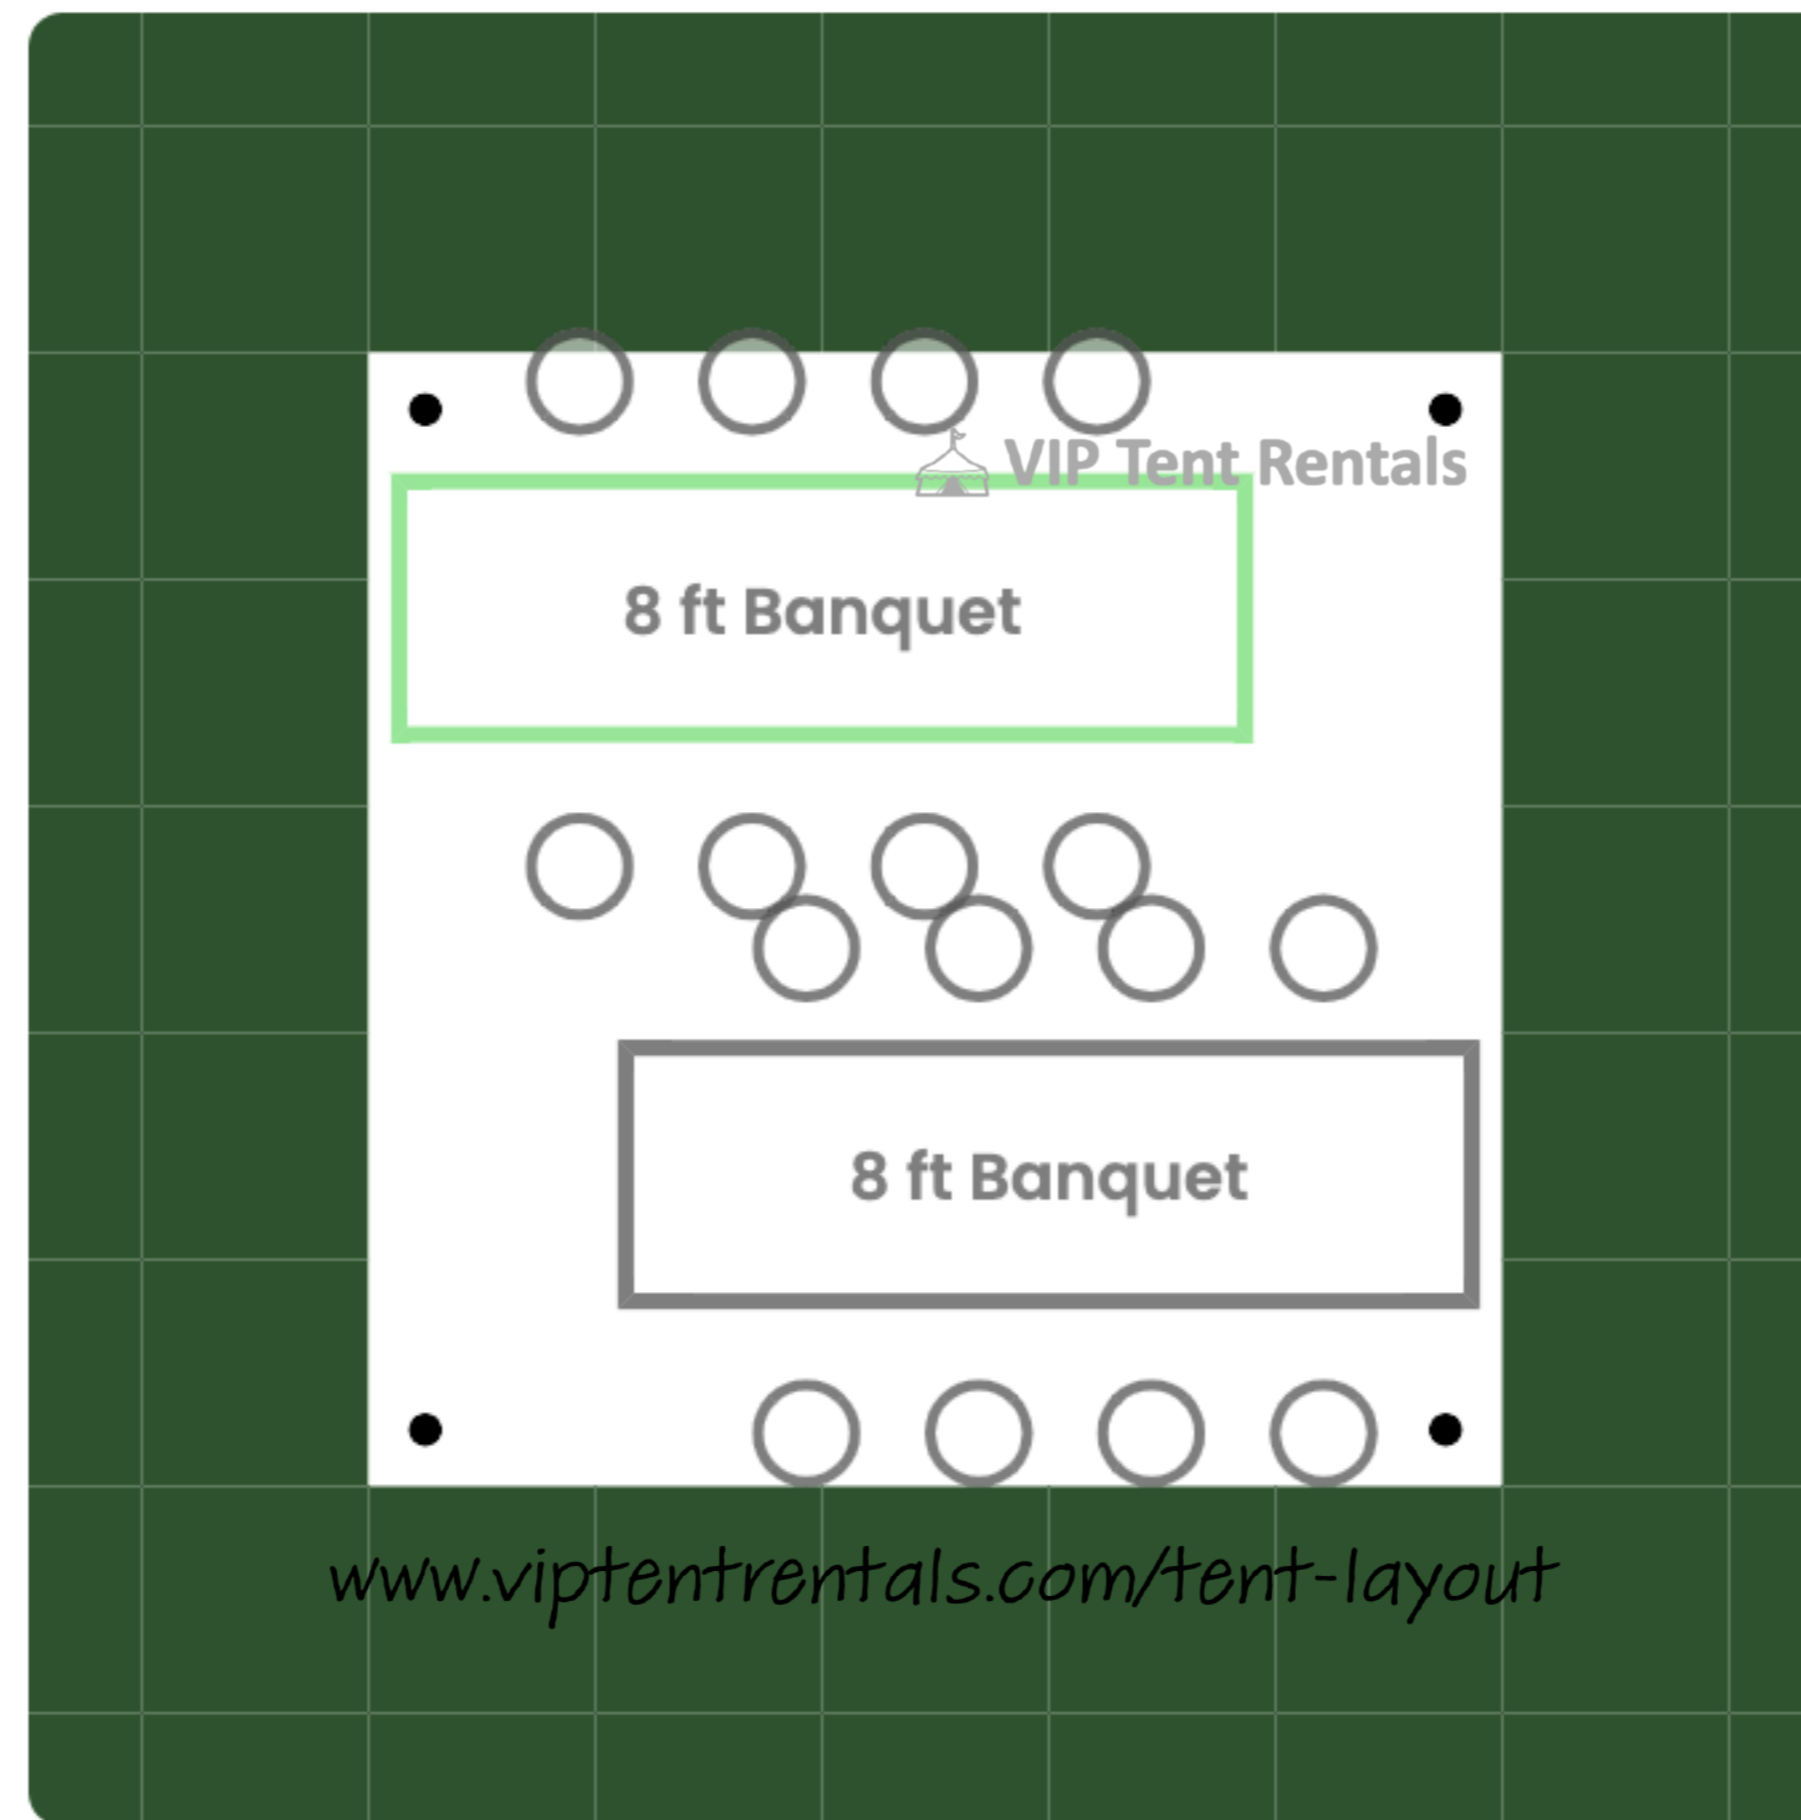

Total Seats: 12

Item Tally

Tent: 10x10 (Popup)

banquet-table-6ft: 2 item(s), 12 seats

Total Seats: 16

Item Tally

Tent: 10x10 (Popup)

banquet-table-8ft: 2 item(s), 16 seats

Total Seats: 8

Item Tally

Tent: 10x10 (Popup)

round-table-5ft: 1 item(s), 8 seats

Total Seats: 0

Item Tally

Tent: 10x10 (Popup)
custom-8ft: 1 item(s), 0 seats